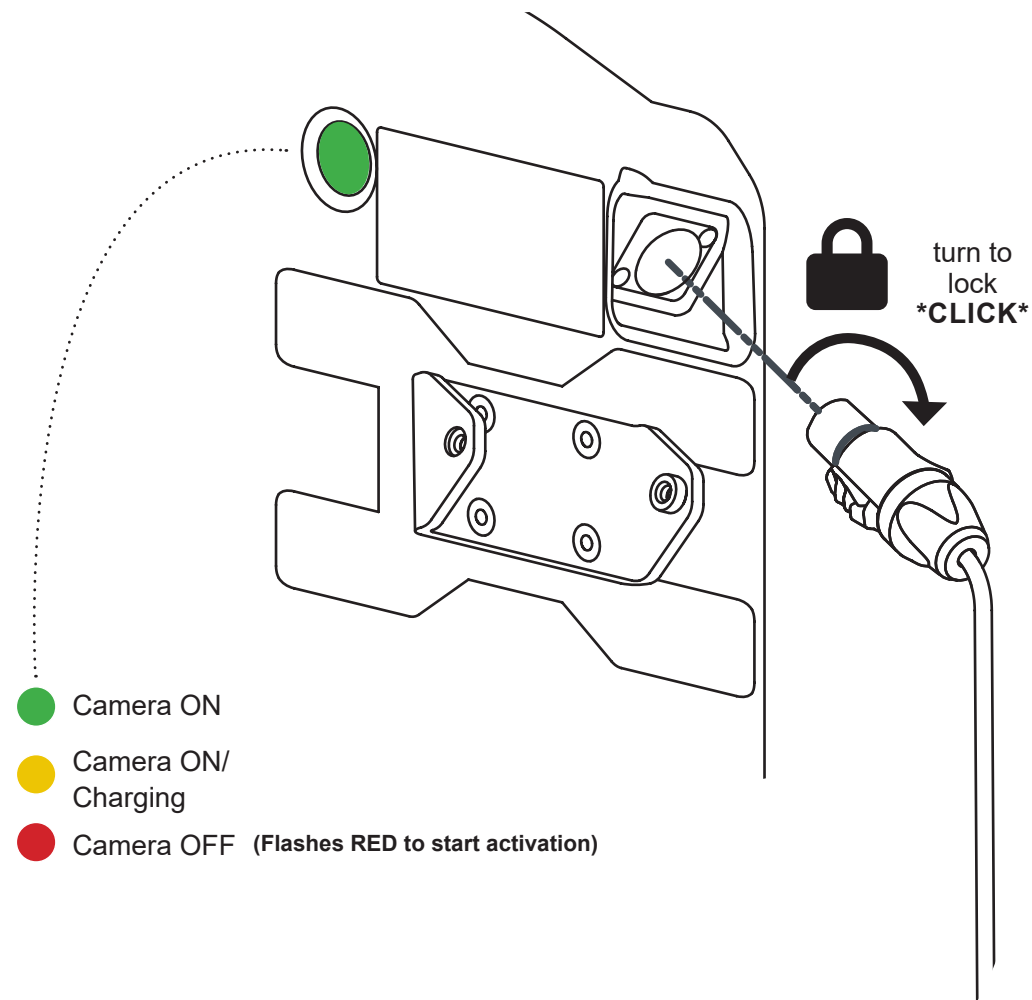

SOLSTICE CAM™

Outdoor A/C Adapter

Connect to Power

Connect your Solstice Cam™ to the Outdoor A/C Adapter.
(Solstice Cam has no on/off button)

Connect Outdoor A/C Adapter to a Power Source to begin charging.
Be sure to charge Solstice Cam™ fully before installing.