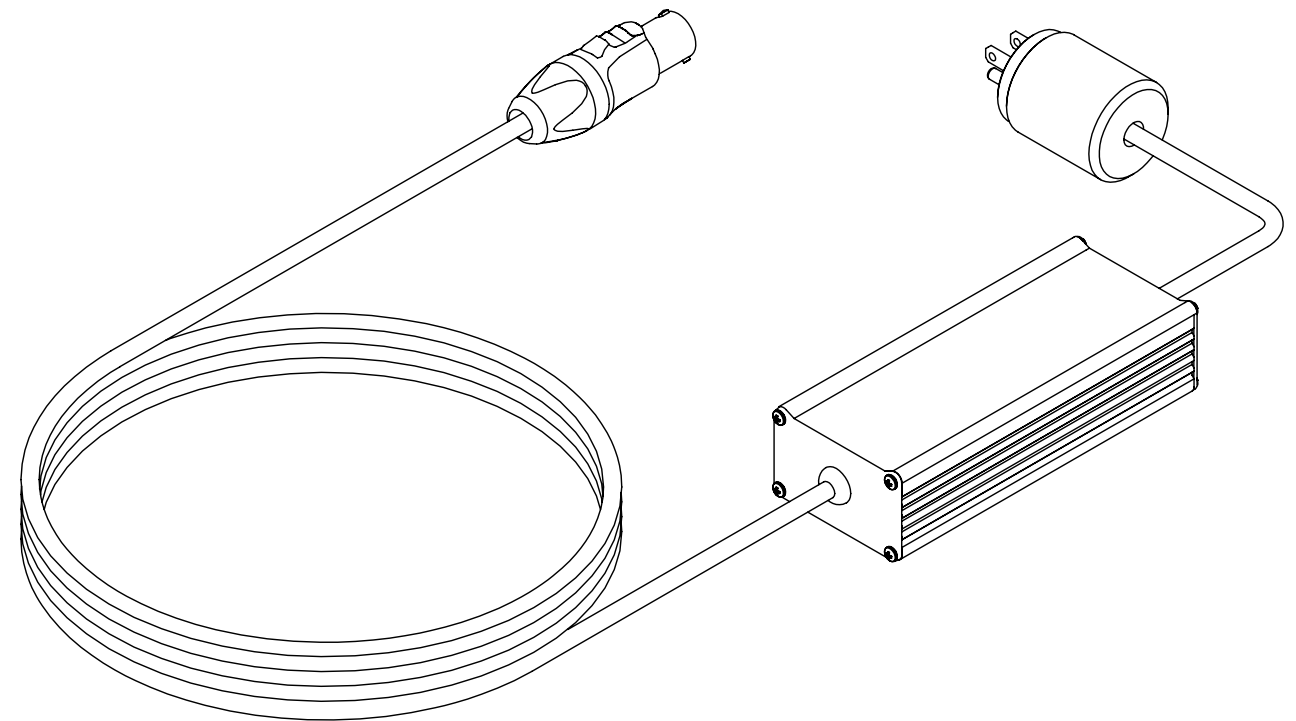

SOLSTICE CAM™

Outdoor A/C Adapter

Connect to Power

Connect your Solstice Cam™ to the Outdoor A/C Adapter.
(Solstice Cam has no on/off button)

Connect Outdoor A/C Adapter to a Power Source to begin charging.
Be sure to charge Solstice Cam™ fully before installing.